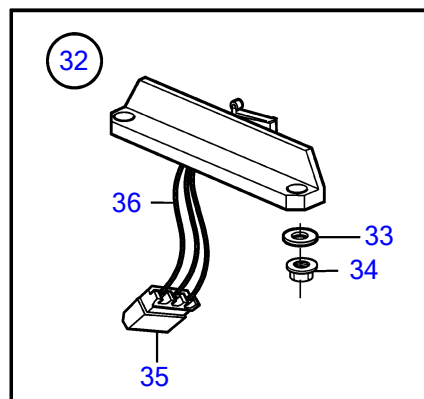

D4-180I-B, D4-180I-C, D4-180I-D, D4-180I-E, D4-210A-A, D4-210I-A, D4-210I-B, D4-225I-B, D4-225A-C, D4-225A-D, D4-225I-C, D4-225I-D, D4-260A-A, D4-260A-B, D4-260A-C, D4-260A-D, D4-260D-B, D4-260D-C, D4-260D-D, D4-260I-A, D4-260I-B, D4-260I-C, D4-260I-D, D4-300A-A, D4-300A-C, D4-300A-D, D4-300D-A, D4-300D-C, D4-300I-A, D4-300I-C, D4-300I-D, D4-225A-E, D4-225I-E, D4-260A-E, D4-260D-E, D4-260I-E, D4-300A-E, D4-300D-E, D4-300D-D, D4-300I-E

REF	PART NO.	QTY	DESCRIPTION	SEE SEC.	NOTES
1	3819899	1	Control		For single installation., Black.
			• Bulletin P-28-4-13	P-28-4-13-EN	New Electronic Controls for EVC Engines
1	3819901	1	Control		For single installation., Stainless.
			• Bulletin P-28-4-13	P-28-4-13-EN	New Electronic Controls for EVC Engines
2		1	• Housing		
3	3581674	1	• Gasket		
4		1	• Plate		
5	3581666	1	• Friction washer		
6		1	• Disc		
7		1	• Spring		
8		1	• Guide lug		
9		1	• Spacer ring		
10	3581676	1	• Ring		
11	(3581668)	1	• Gear		Obsolete part
12	1336385	1	• Potentiometer		
13		4	• Washer		
14	3581678	2	• Screw		
15	3581680	2	• Nut		
16		2	• Washer		
17	3581681	2	• Screw		
18		1	• Shift lever		
19	3581675	1	• Ball		
20	(3581673)	1	• Bearing		Obsolete part
21		1	• Washer		
22		1	• Disc spring		
23		1	• Washer		
24		1	• Adjusting screw		
25	3581687	1	• Plug		
26	3581686	4	• Nut		
27	3584000	1	• Decal		Volvo Penta
	3581669	1	• Decal		EDC
28		4	• Stud		
29	3582830	1	• Plug		Plastic, For 874734
30		1	• Plug		Stainless., For 3807509
		1	• Screw		
31		5	• Washer		
32	3819903	1	• Microswitch		
33		2	• • Washer		
34		2	• • Nut		
35		X	• • Insulator		See group 30
36		X	• • Cable		See group 30
37	21256757	1	Cable kit		