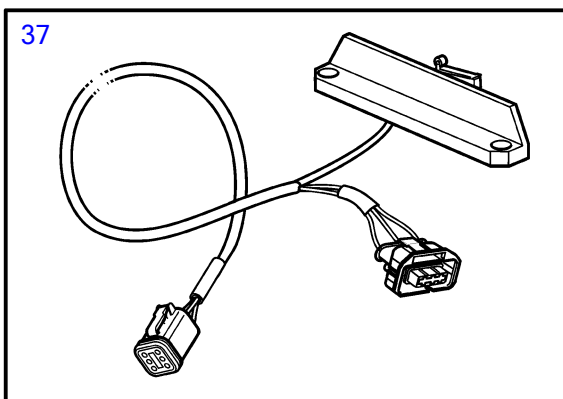

D4-180I-B, D4-180I-C, D4-180I-D, D4-180I-E, D4-210A-A, D4-210I-A, D4-210I-B, D4-225I-B, D4-225A-C, D4-225A-D, D4-225I-C, D4-225I-D, D4-260A-A, D4-260A-B, D4-260A-C, D4-260A-D, D4-260D-B, D4-260D-C, D4-260D-D, D4-260I-A, D4-260I-B, D4-260I-C, D4-260I-D, D4-300A-A, D4-300A-C, D4-300A-D, D4-300D-A, D4-300D-C, D4-300I-A, D4-300I-C, D4-300I-D, D4-225A-E, D4-225I-E, D4-260A-E, D4-260D-E, D4-260I-E, D4-300A-E, D4-300D-E, D4-300D-D, D4-300I-E

REF	PART NO.	QTY	DESCRIPTION	SEE SEC.	NOTES
1	3819899	1	Control		For single installation., Black.
			• Bulletin P-28-4-13	P-28-4-13-EN	New Electronic Controls for EVC Engines
1	3819901	1	Control		For single installation., Stainless.
			• Bulletin P-28-4-13	P-28-4-13-EN	New Electronic Controls for EVC Engines
2		1	• Housing		
3	3581674	1	• Gasket		
4		1	• Plate		
5	3581666	1	• Friction washer		
6		1	• Disc		
7		1	• Spring		
8		1	• Guide lug		
9		1	• Spacer ring		
10	3581676	1	• Ring		
11	(3581668)	1	• Gear		Obsolete part
12	1336385	1	• Potentiometer		
13		4	• Washer		
14	3581678	2	• Screw		
15	3581680	2	• Nut		
16		2	• Washer		
17	3581681	2	• Screw		
18		1	• Shift lever		
19	3581675	1	• Ball		
20	(3581673)	1	• Bearing		Obsolete part
21		1	• Washer		
22		1	• Disc spring		
23		1	• Washer		
24		1	• Adjusting screw		
25	3581687	1	• Plug		
26	3581686	4	• Nut		
27	3584000	1	• Decal		Volvo Penta
	3581669	1	• Decal		EDC
28		4	• Stud		
29	3582830	1	• Plug		Plastic, For 874734
30		1	• Plug		Stainless., For 3807509
		1	• Screw		
31		5	• Washer		
32	3819903	1	• Microswitch		
33		2	• • Washer		
34		2	• • Nut		
35		X	• • Insulator		See group 30
36		X	• • Cable		See group 30
37	21256757	1	Cable kit		