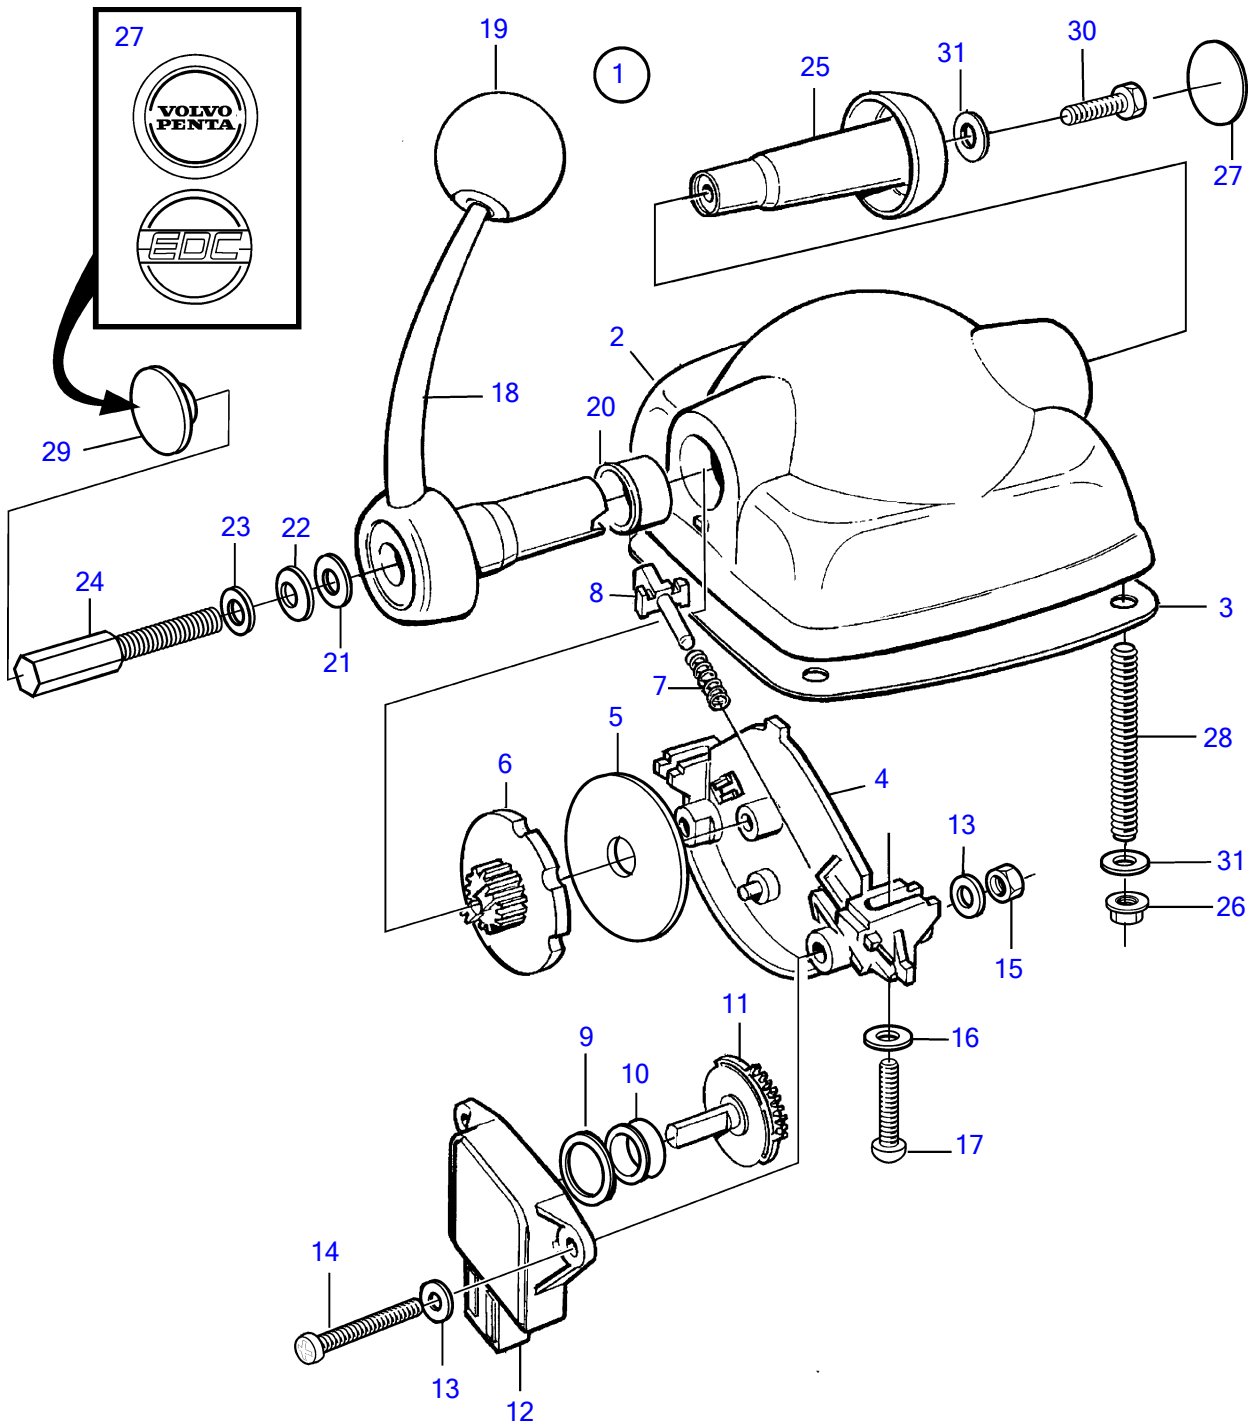

D4-180I-B, D4-180I-C, D4-180I-D, D4-180I-E, D4-210A-A, D4-210I-A, D4-210I-B, D4-225I-B, D4-225A-C, D4-225A-D, D4-225I-C, D4-225I-D, D4-260A-A, D4-260A-B, D4-260A-C, D4-260A-D, D4-260D-B, D4-260D-C, D4-260D-D, D4-260I-A, D4-260I-B, D4-260I-C, D4-260I-D, D4-300A-A, D4-300A-C, D4-300A-D, D4-300D-A, D4-300D-C, D4-300I-A, D4-300I-C, D4-300I-D, D4-225A-E, D4-225I-E, D4-260A-E, D4-260D-E, D4-260I-E, D4-300A-E, D4-300D-E, D4-300D-D, D4-300I-E

REF	PART NO.	QTY	DESCRIPTION	SEE SEC.	NOTES
1	3819899	1	Control		For single installation., Black.
			• Bulletin P-28-4-13	P-28-4-13-EN	New Electronic Controls for EVC Engines
1	3819901	1	Control		For single installation., Stainless.
			• Bulletin P-28-4-13	P-28-4-13-EN	New Electronic Controls for EVC Engines
2		1	• Housing		
3	3581674	1	• Gasket		
4		1	• Plate		
5	3581666	1	• Friction washer		
6		1	• Disc		
7		1	• Spring		
8		1	• Guide lug		
9		1	• Spacer ring		
10	3581676	1	• Ring		
11	(3581668)	1	• Gear		Obsolete part
12	1336385	1	• Potentiometer		
13		4	• Washer		
14	3581678	2	• Screw		
15	3581680	2	• Nut		
16		2	• Washer		
17	3581681	2	• Screw		
18		1	• Shift lever		
19	3581675	1	• Ball		
20	(3581673)	1	• Bearing		Obsolete part
21		1	• Washer		
22		1	• Disc spring		
23		1	• Washer		
24		1	• Adjusting screw		
25	3581687	1	• Plug		
26	3581686	4	• Nut		
27	3584000	1	• Decal		Volvo Penta
	3581669	1	• Decal		EDC
28		4	• Stud		
29	3582830	1	• Plug		Plastic, For 874734
30		1	• Plug		Stainless., For 3807509
		1	• Screw		
31		5	• Washer		
32	3819903	1	• Microswitch		
33		2	• • Washer		
34		2	• • Nut		
35		X	• • Insulator		See group 30
36		X	• • Cable		See group 30
37	21256757	1	Cable kit		